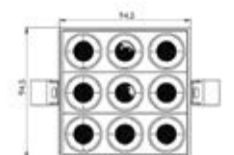

## Types

Recessed

## Single Line Diagram

GLOWNEST XTA  
ROUND TL 1 HEAD

GLOWNEST XTA  
ROUND TL 2 HEAD

GLOWNEST XTA  
ROUND TL 3 HEAD

GLOWNEST XTA  
ROUND TL 4 HEAD

GLOWNEST XTA  
ROUND TL 5 HEAD

GLOWNEST XTA  
ROUND TL 9 HEAD

### GLOWNEST XTA TRIMLESS 1 HEAD

System Power	Dimension
2W	LXW- 33.5X33.5mm, Height- 55mm